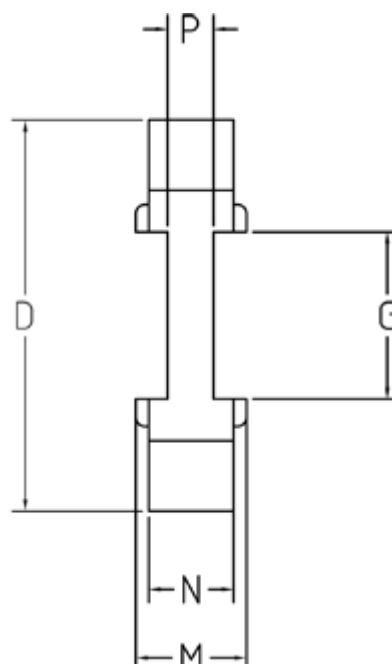

Data Sheet

Article number: 333504201

Description: Element Klonex ES9
Yellow Spder 92Sh A

Measures

D = 95

G = 46

M = 26

N = 20